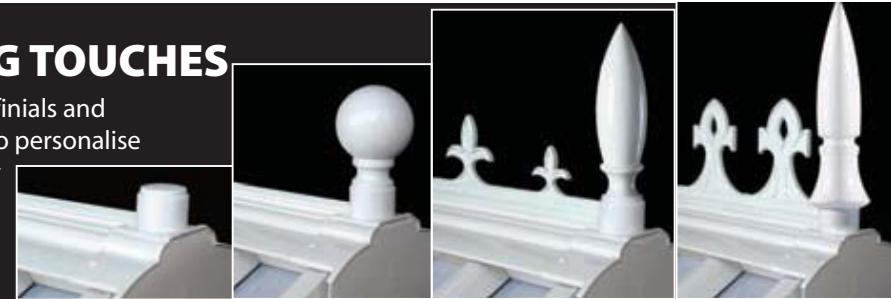

HIGH STRENGTH RAFTERS

Global rafter bars are designed for heavy glass so you don't have to compromise on design or weather performance.

TIE BOLT

Improves your living space by removing up to 60% of tie bars from inside the conservatory.

VARIABLE VALLEY GUTTER

Fits the exact angle of the roof to ensure a weather tight, attractive gutter.

INSULATED BOX GUTTER

Our unique box gutter is twin skinned and insulated to cut condensation. A special fixing plate means unlike other roofs no holes are drilled in the gutter so no leaks.

NO HOLES THROUGH THE ROOF

We don't think it's a good idea to drill holes in something that should be fully watertight. The unique internal fixing bolts the roof together from the inside for higher security. No screw holes means no leaks.

PERFECT LEAD FLASHING

The starter bar leaves a perfect lead flashing line seamlessly connecting house and conservatory. The lead dresses into a built in soaker tray forming a watertight seal and no lead is dressed onto the roof preventing unsightly staining.