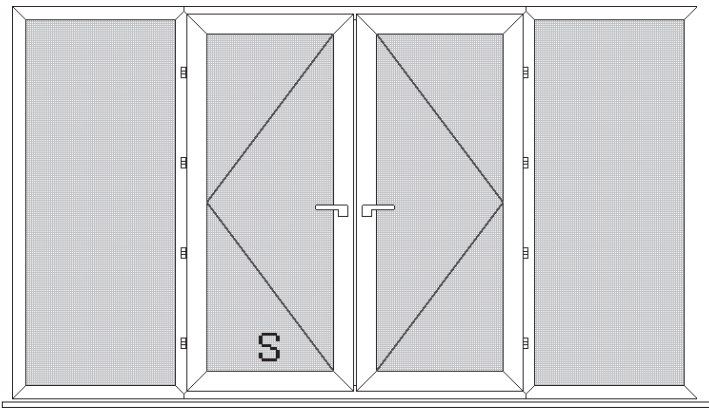

Frame 9

1-3600x2100
£919.42 inc VAT
150mm Cill - White
Drainage: Concealed
4/20/4 Clear Tuff C Rated

1-2500x2100
£516.01 inc VAT
150mm Cill - White
Drainage: Concealed
4/20/4 Clear Tuff C Rated

Total job price is

£3,749.25 inc VAT

SYNSEAL SYNERJY 70MM PROFILE
28MM A RATED PLANITHERM ARGON GAS FILLED DG UNITS
THERMAL PLASTIC INSERTS (TO ACHIEVE A RATING)
TRICKLE VENTS WHERE SHOWN
ALL HANDLES, HINGES, LOCKS, FURNITURE ETC INCLUDED
.....READY TO FIT